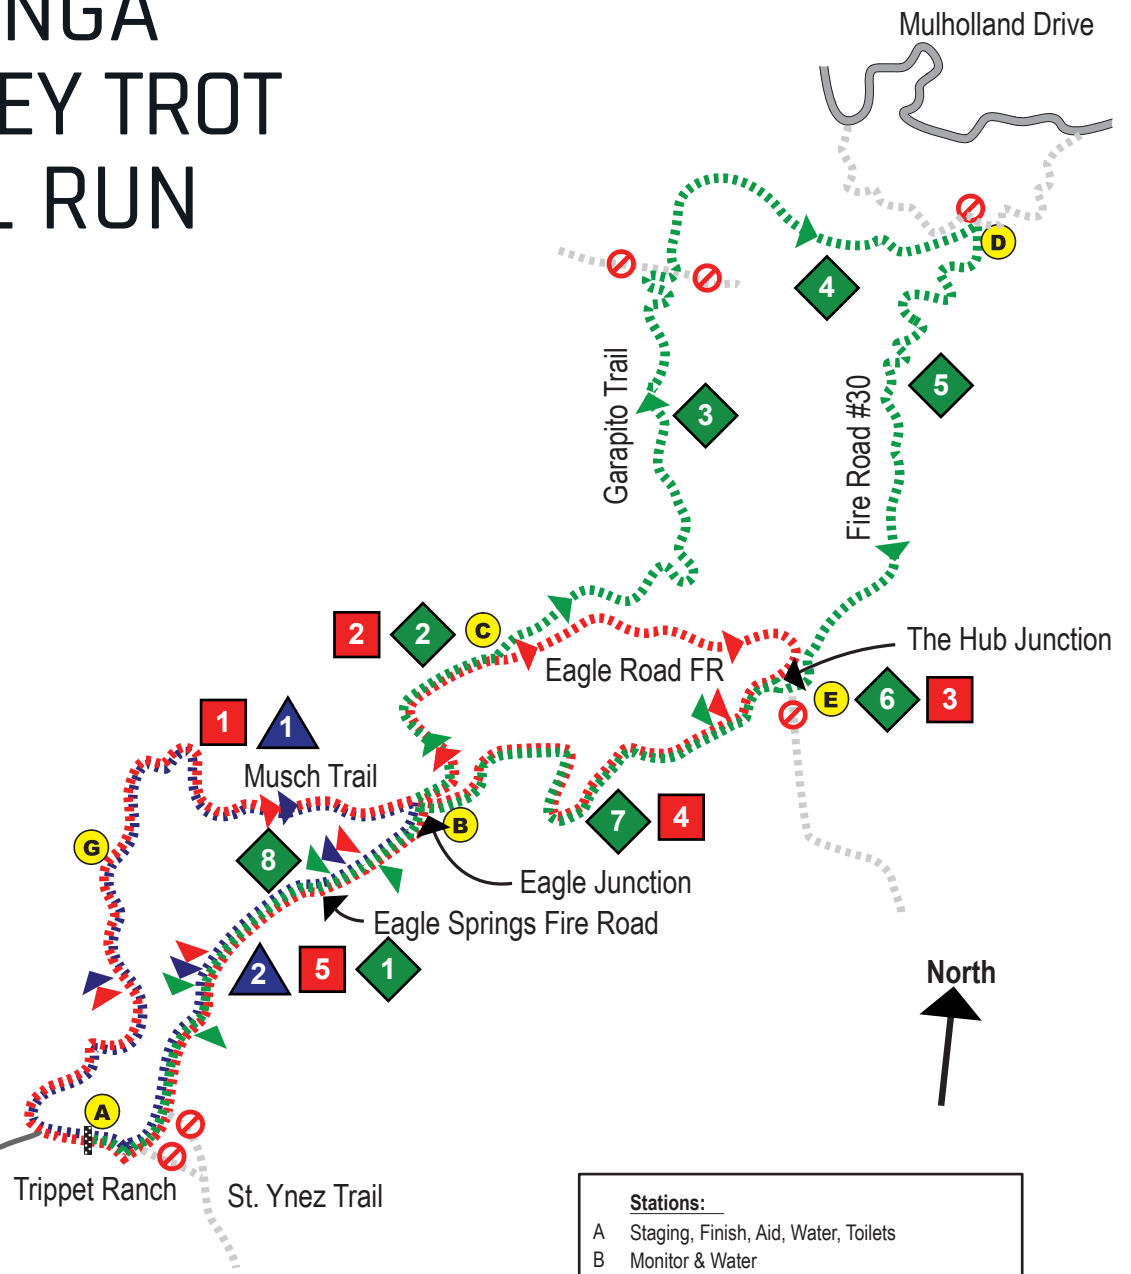

# TOPANGA TURKEY TROT TRAIL RUN

15k Course Profile

10k Course Profile

5k Course Profile

- ⋯ 15k Course
- 1 15k Mile Markers
- ⋯ 10k Course
- 1 10k Mile Markers
- ⋯ 5k Course
- 1 5k Mile Markers

Stations:	
A	Staging, Finish, Aid, Water, Toilets
B	Monitor & Water
C	Monitor
D	Monitor & Water
E	Monitor & Water
G	Monitor (Existing Water)