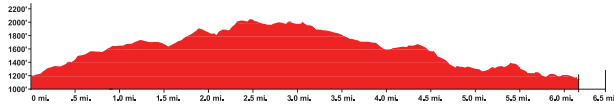

# TOPANGA TURKEY TROT TRAIL RUN

15k Course Profile

10k Course Profile

5k Course Profile

- ⋯ 15k Course
- 1 15k Mile Markers
- ⋯ 10k Course
- 1 10k Mile Markers
- ⋯ 5k Course
- 1 5k Mile Markers

Stations:	
A	Staging, Finish, Aid, Water, Toilets
B	Monitor & Water
C	Monitor
D	Monitor & Water
E	Monitor & Water
G	Monitor (Existing Water)